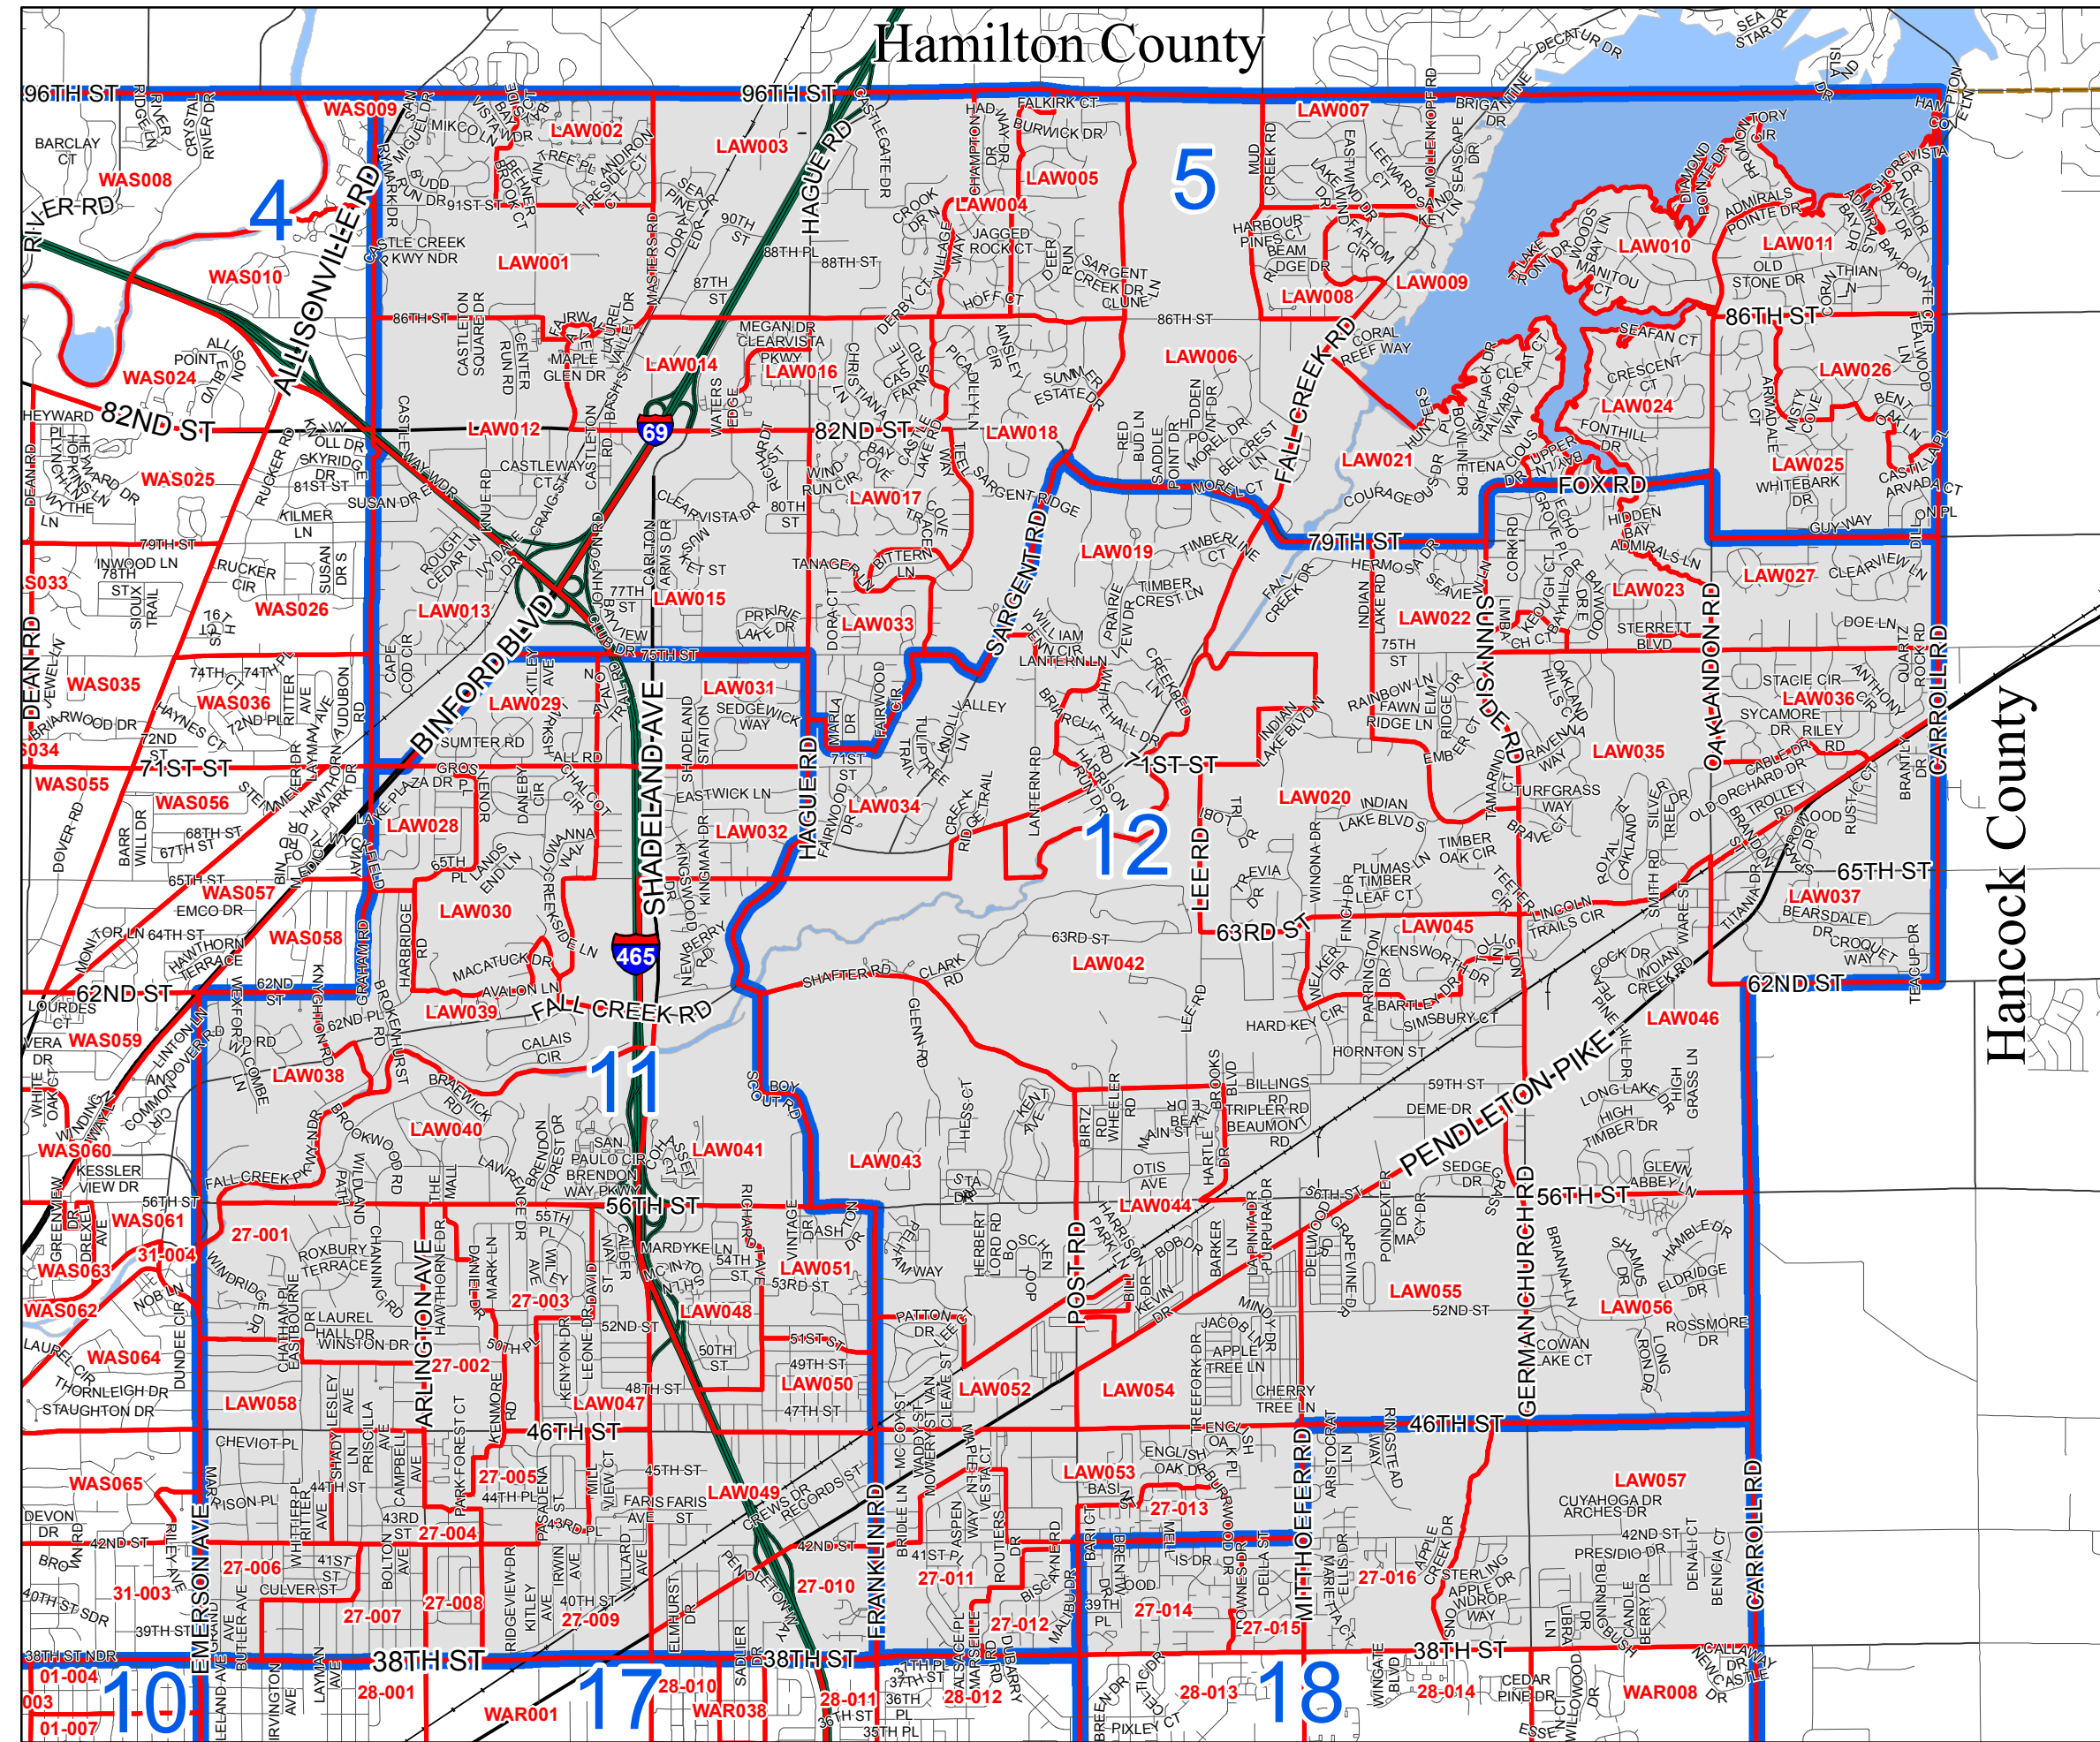

# Hamilton County

# Lawrence Township City-County Council Districts and Precincts

- Council District
- Precinct
- Lawrence Township
- Major Water
- Interstate Highway
- Main Thoroughfare
- Major Arterial Street
- Local/Residential Street
- Ramp
- Railroad
- Surrounding County

Date: December 2008  
Produced by: Marion Co. ISA-GIS Division, F.B.  
Data Source: IMAGIS, City of Indianapolis/Marion Co. GIS

This map does not represent a legal document.  
It is intended to serve as an aid in graphic representation  
only. Information shown on this map is not warranted  
for accuracy or merchantability.