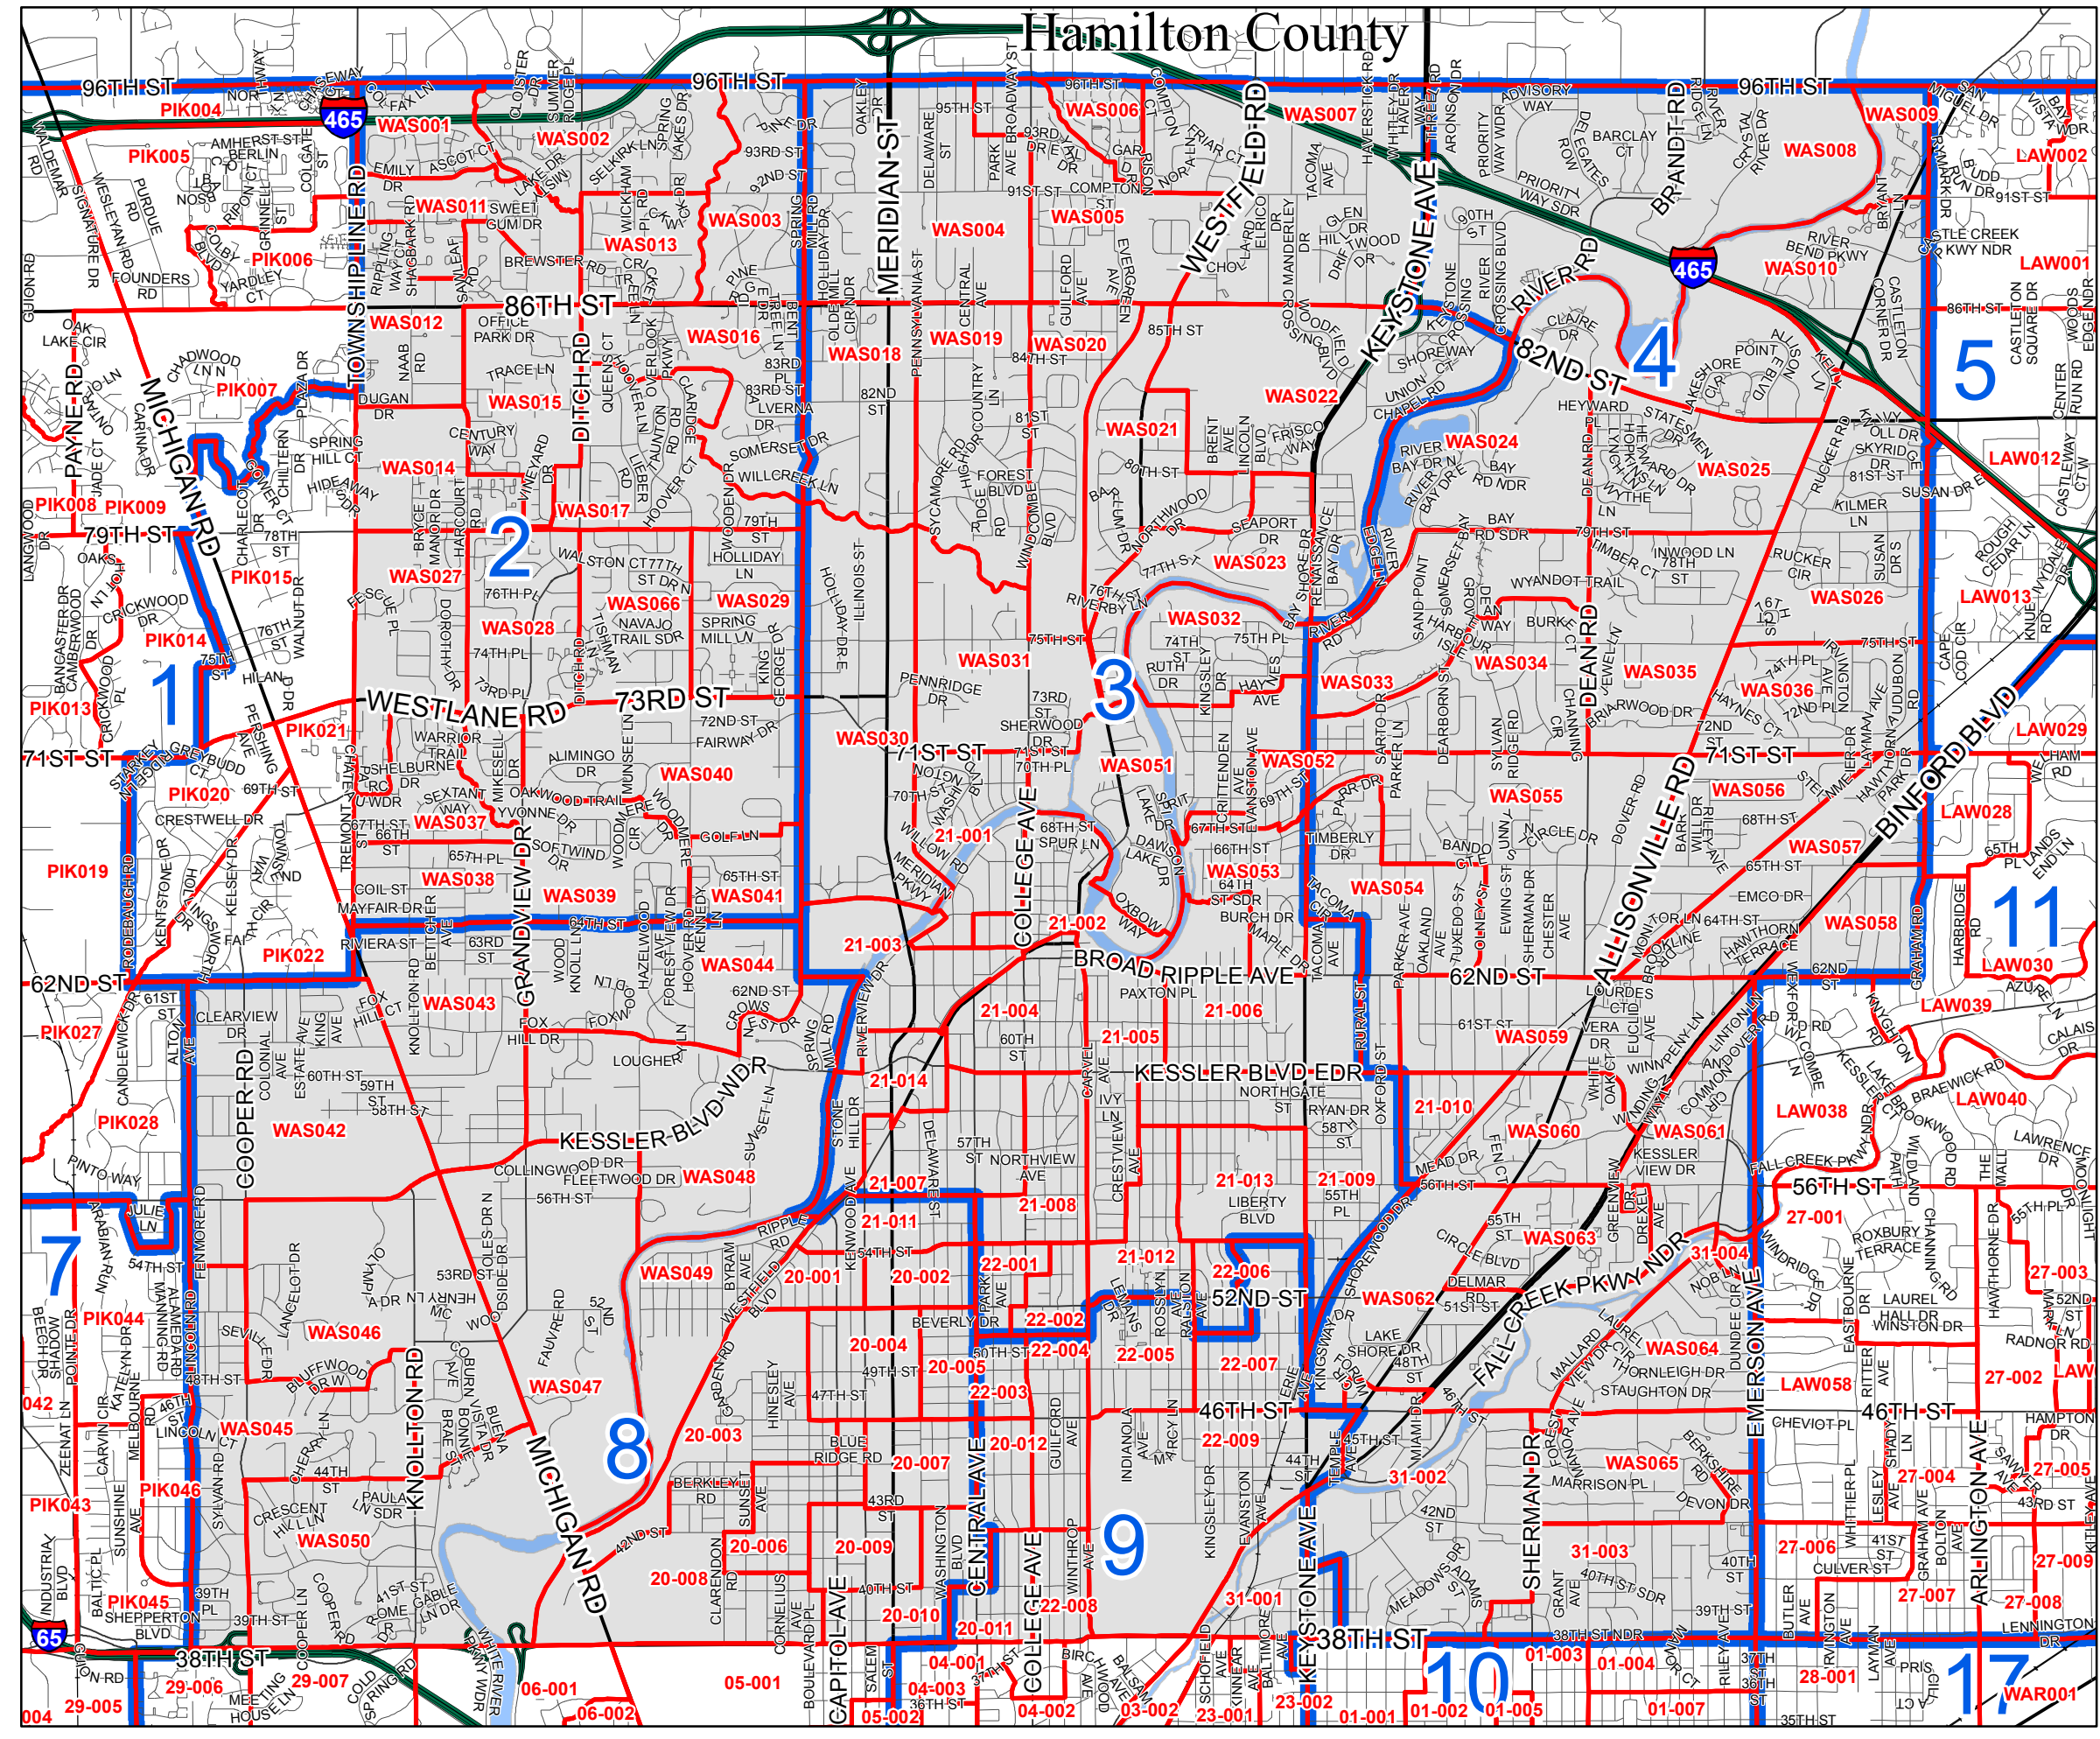

Hamilton County

Washington Township City-County Council Districts and Precincts

- Council District
- Precinct
- Washington Township
- Major Water
- Interstate Highway
- Main Thoroughfare
- Major Arterial Street
- Local/Residential Street
- Ramp
- Railroad
- Surrounding County

Date: December 2008
Produced by: Marion Co. ISA-GIS Division, F.B.
Data Source: IMAGIS, City of Indianapolis/Marion Co. GIS

This map does not represent a legal document.
It is intended to serve as an aid in graphic representation
only. Information shown on this map is not warranted
for accuracy or merchantability.