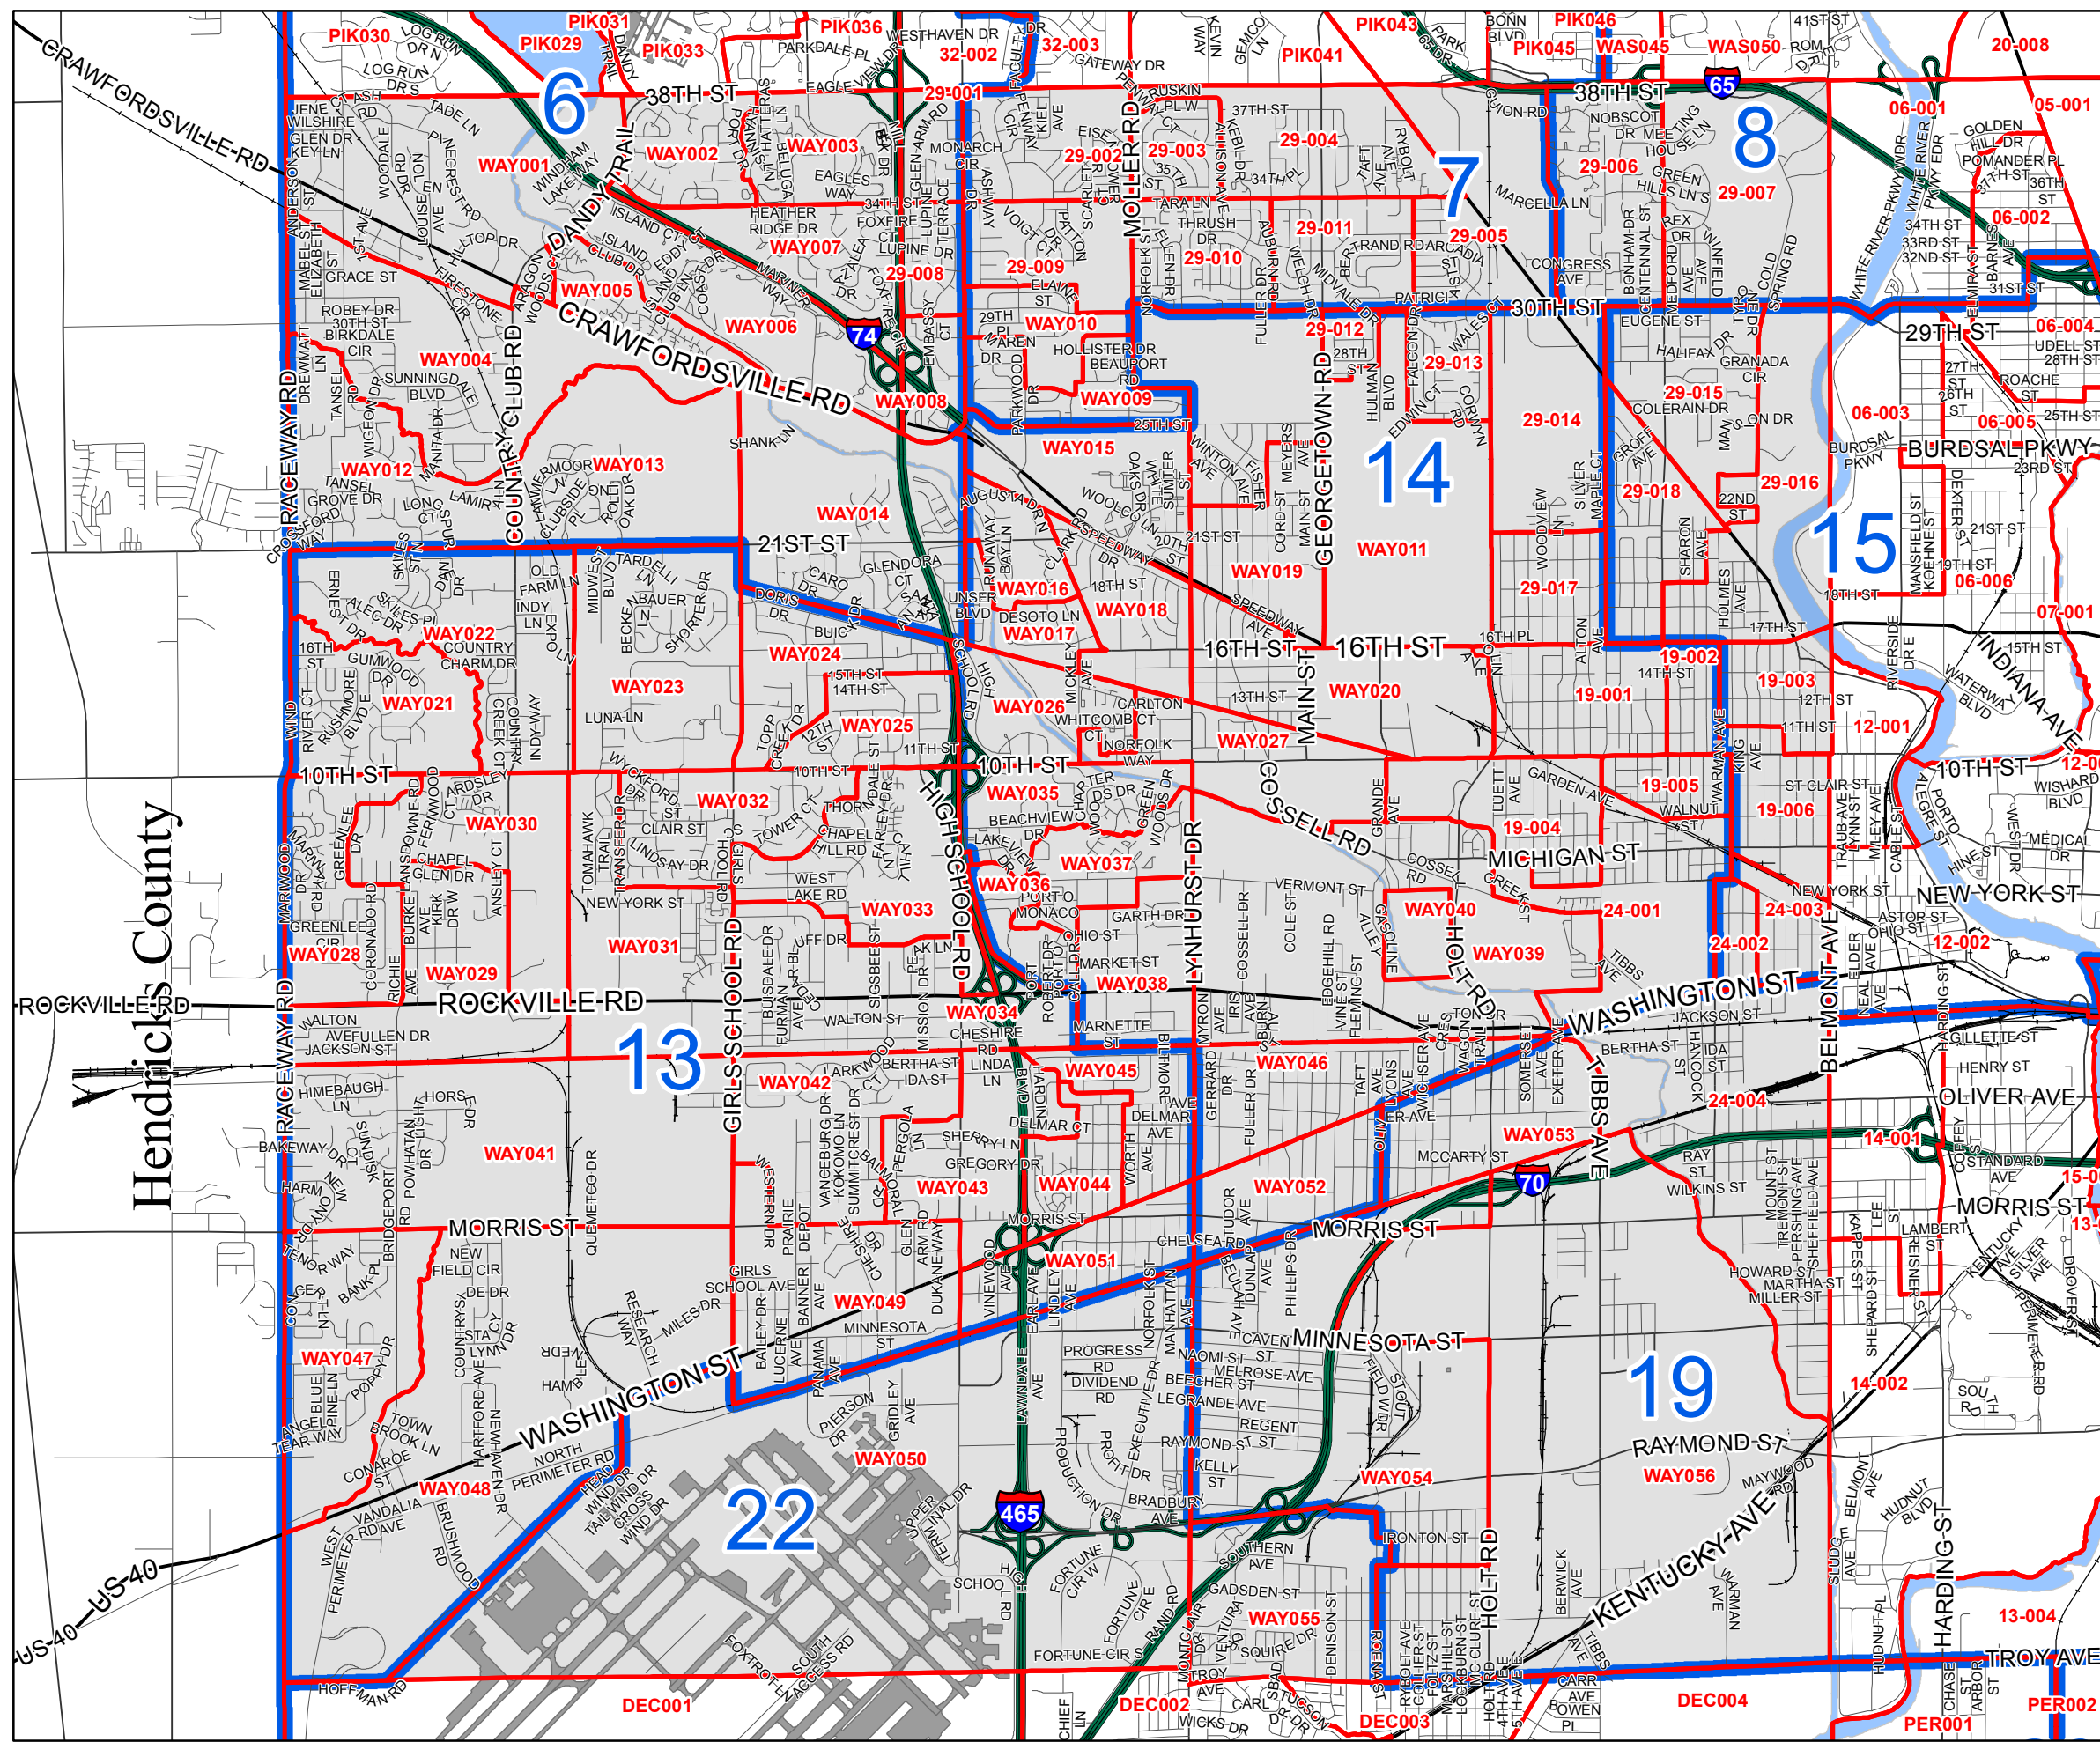

Wayne Township

City-County Council Districts and Precincts

-  Council District
-  Precinct
-  Wayne Township
-  Major Water
-  Interstate Highway
-  Main Thoroughfare
-  Major Arterial Street
-  Local/Residential Street
-  Ramp
-  Railroad
-  Airport
-  Surrounding County

Date: December 2008
 Produced by: Marion Co. ISA-GIS Division, F.B.
 Data Source: IMAGIS, City of Indianapolis/Marion Co. GIS

This map does not represent a legal document.
 It is intended to serve as an aid in graphic representation only.
 Information shown on this map is not warranted for accuracy or merchantability.

Hendricks County

US-40